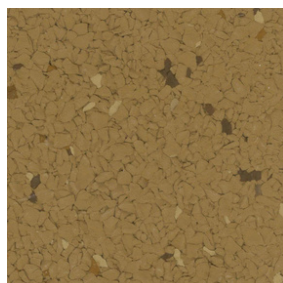

Apollo Specials

Tarkett Cortina Grande

Tarkett Cortina Grande, previously known as Johnsonite Azrock, SVT (Solid Vinyl Tile), has the potential to enhance efficiency in high-performance environments. Its solid vinyl heterogeneous construction not only promotes comfort but also reduces maintenance costs and minimizes downtime. Available in smooth and slip resistant textures. Competitive pricing on first quality goods. Contact your Apollo sales rep today for pricing and availability.

Tarkett Cortina Grande

**TARCG509SR
CAMPY *SR**

**TARCG513
SPLASH**

**TARCG514
VIOLET & FIELDS**

**TARCG515
PHLOX**

**TARCG516
SEASUN**

**TARCG517
HEDGY**

**TARCG518
TIDE & BUBBLES**

**TARCG519
PEABODY**

**TARCG520
BLOSSOM**

**TARCG521
BECKON BLUE**

**TARCG522
SPRING LEAF**

**TARCG524
CROCUS**

**TARCG525
ASTER**

**TARCG526
PENNY**

**TARCG527
GOLDEN**

**TARCG528
POM POMS**

As of 3.15.24

Apollo Specials

Tarkett Cortina Grande

**TARCG529
SPEEDY**

**TARCG530
SNAPPY**

**TARCG531
SUNNY DAY**

**TARCG532
RACER**